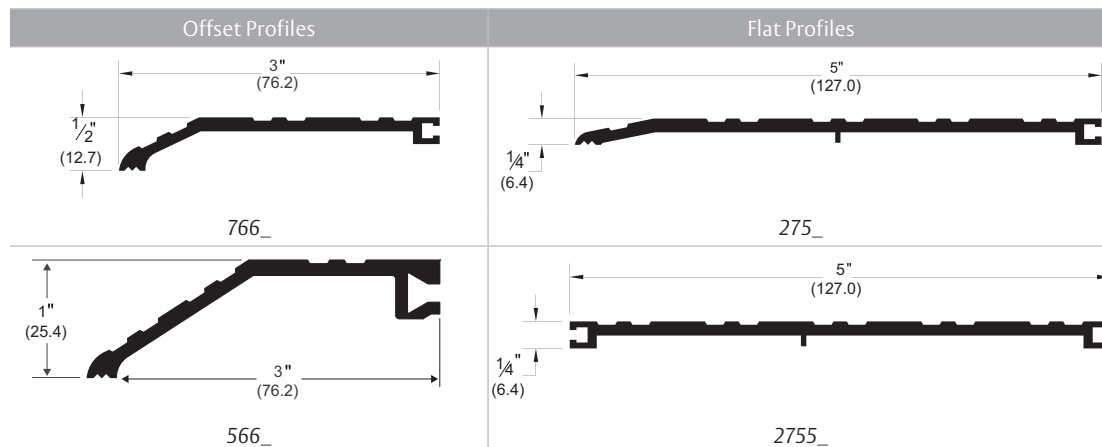

Announcement

Four New Pemko Half Saddle Profiles Now Available

Four half saddle profiles have been added to the Pemko threshold product portfolio. These new profiles include two offset half saddles and two flat half saddles. Each of these new profiles can be joined with any other half saddle from its dimension group. For example, the 766_ profile is compatible with any existing 1/4" high Pemko half saddles while the 566_ profile will work with existing 1/2" high half saddles. This enables the creation of a full saddle or a full offset saddle at the width of the customer's choosing and the best solution to suit their needs.

The new Pemko half saddle profiles are available in an aluminum base metal with either a mill finish or a dark bronze anodized finish.

Technical drawings, cut sheets, product specs, and additional information is available on the Pemko website. For additional information contact your local sales representative, ASSA ABLOY Door Security Solutions Representative, or call 800-824-3018.

Applications:

- Hospitality
- Office Buildings
- Multi-Family
- Mixed Use
- Recreational Buildings
- Schools
- Retail
- Refrigeration Spaces
- Entertainment Venues

ASSA ABLOY
5535 Distribution Drive
Memphis, TN 38141
websales@pemko.com • www.pemko.com

MEMPHIS, TN USA
P: 800 824-3018
F: 800 243-3656

VENTURA, CA USA
P: 800 283-9988
F: 800 283-4050

VANCOUVER, BC CA
P: 877 535-7888
F: 877 535-7444

TORONTO, ON CA
P: 877 535-7888
F: 877 535-7444