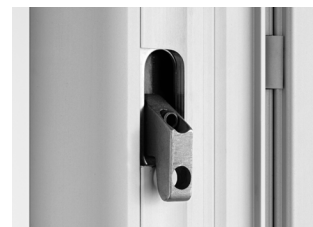

### New Double Swing Hinge and Emergency Release Stops for Healthcare Environments

ASSA ABLOY now offers two styles of double swing hinges and two styles of emergency release stops. The new Markar Double Swing Hinge features a pin and barrel style hinge. The existing Pemko Double Swing Hinge features a gear style hinge. Both double swing hinge styles have a unique 100° swing that allows the door to swing in either direction.

We also have two models of the Pemko Emergency Release Stops available. The existing model features a special flush bolt, and the new model features a multipoint latch. Both models provide the functionality to release the stop in an emergency situation, allowing the door to be opened in the opposite direction. The stops are used on the strike edge of the door and come standard with hospital tip to complete the solution.

For additional information, contact your local sales representative, ASSA ABLOY Door Security Solutions Representative, or call 800-824-3018.

NEW! Markar Double Swing Hinge (DSH1000)

Pemko Double Swing Hinge (DSHP01C)