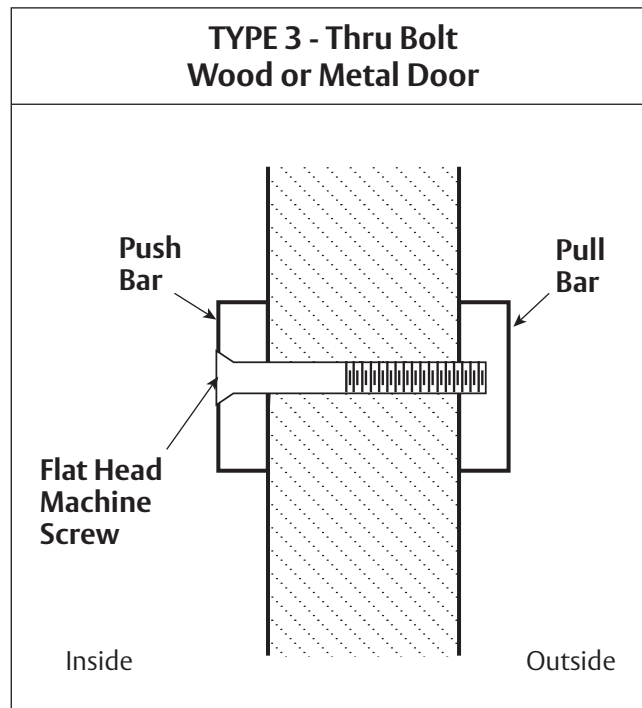

## Rockwood Mounting Detail - Thru Bolt (Wood or Metal)

The global leader in  
door opening solutions

For Installation Assistance, Call Rockwood Products at 800-458-2424 • [www.rockwoodmfg.com](http://www.rockwoodmfg.com)