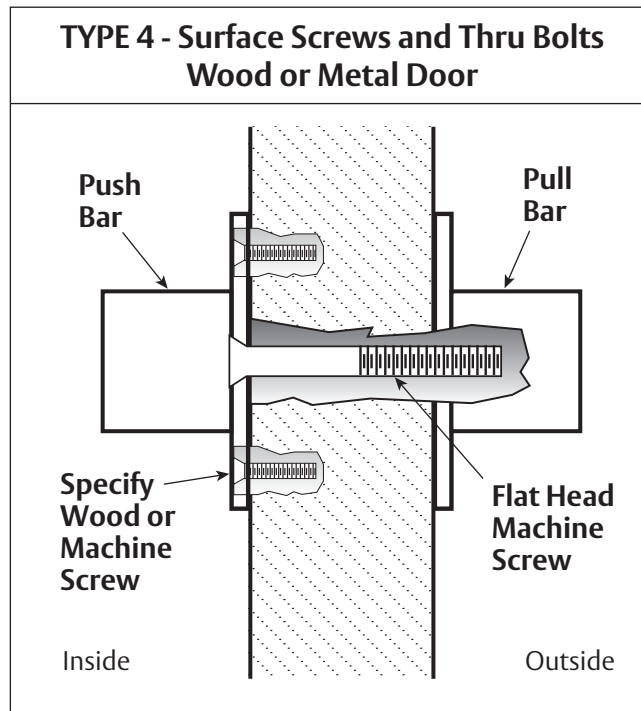

Architectural Door Accessories

ASSA ABLOY

Rockwood Mounting Detail - Surface and Thru Bolt (Wood or Metal)

The global leader in
door opening solutions

For Installation Assistance, Call Rockwood Products at 800-458-2424 • www.rockwoodmfg.com