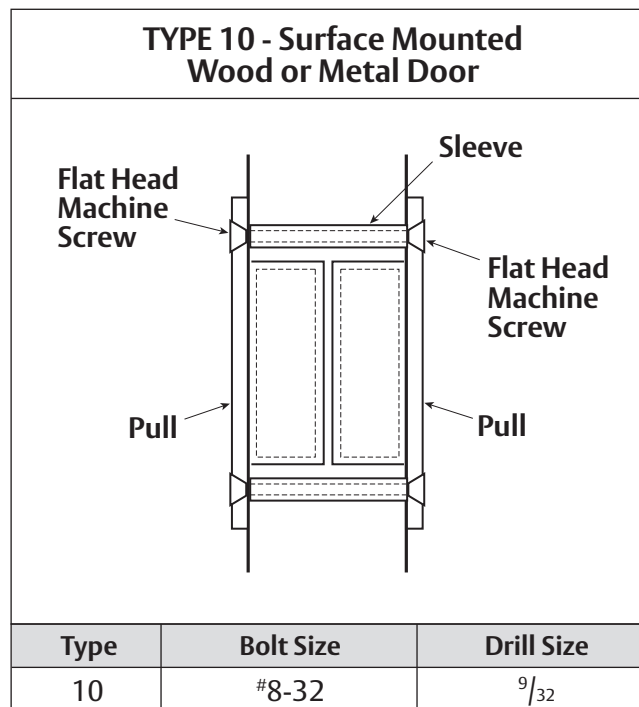

## Rockwood Mounting Detail - Surface (Wood or Metal)

The global leader in  
door opening solutions

For Installation Assistance, Call Rockwood Products at 800-458-2424 • [www.rockwoodmfg.com](http://www.rockwoodmfg.com)

**Note:** Type 10 Mounting applies to the 94 Series Flush Pulls.

**NOT TO SCALE**

300 Main Street  
Rockwood, Pennsylvania 15557  
P: 800.458.2424 | F: 800.922.9212  
[www.rockwoodmfg.com](http://www.rockwoodmfg.com) | [orders.rockwood@assaabloy.com](mailto:orders.rockwood@assaabloy.com)