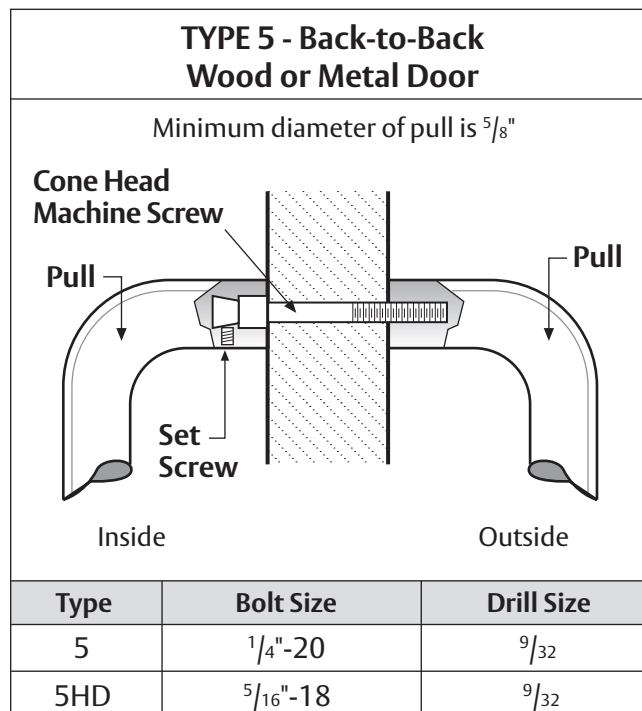

Architectural Door Accessories

Rockwood Mounting Detail - Back-to-Back (Wood or Metal)

The global leader in
door opening solutions

For Installation Assistance, Call Rockwood Products at 800-458-2424 • www.rockwoodmfg.com

Note: Y base plates are recommended on wood or glass doors to make a stable and durable mounting.

Note: Heavy Duty (HD) mounting features hex drive for positive tightening and large overall size for superior strength. Recommended for high frequency and rough service openings.