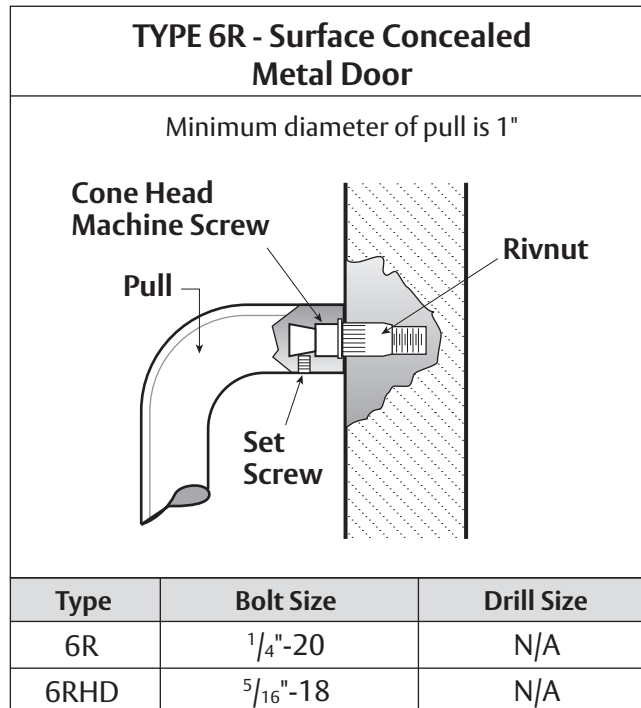

Architectural Door Accessories

Rockwood Mounting Detail - Surface Concealed (Metal)

The global leader in
door opening solutions

For Installation Assistance, Call Rockwood Products at 800-458-2424 • www.rockwoodmfg.com

Note: Y base plates are recommended on wood or glass doors to make a stable and durable mounting.

Note: Heavy Duty (HD) mounting features hex drive for positive tightening and large overall size for superior strength. Recommended for high frequency and rough service openings.