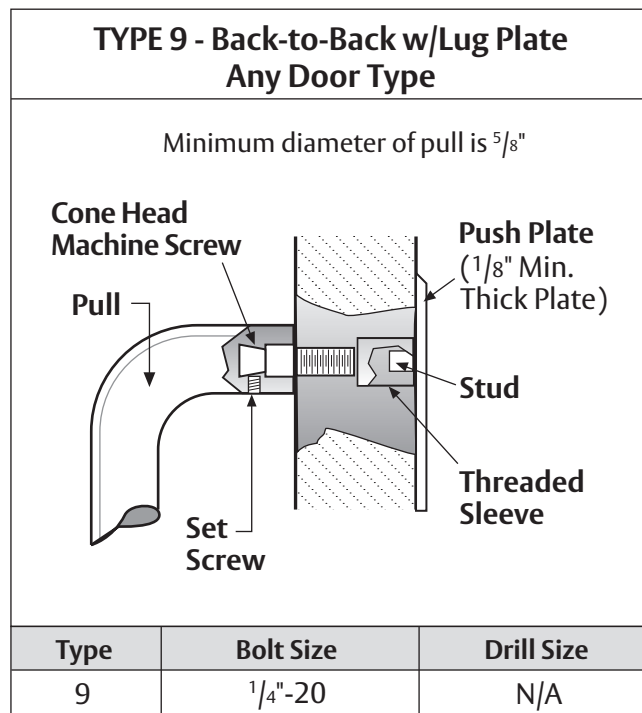

## Rockwood Mounting Detail - Back-to-Back (Any Door Type)

The global leader in  
door opening solutions

For Installation Assistance, Call Rockwood Products at 800-458-2424 • [www.rockwoodmfg.com](http://www.rockwoodmfg.com)