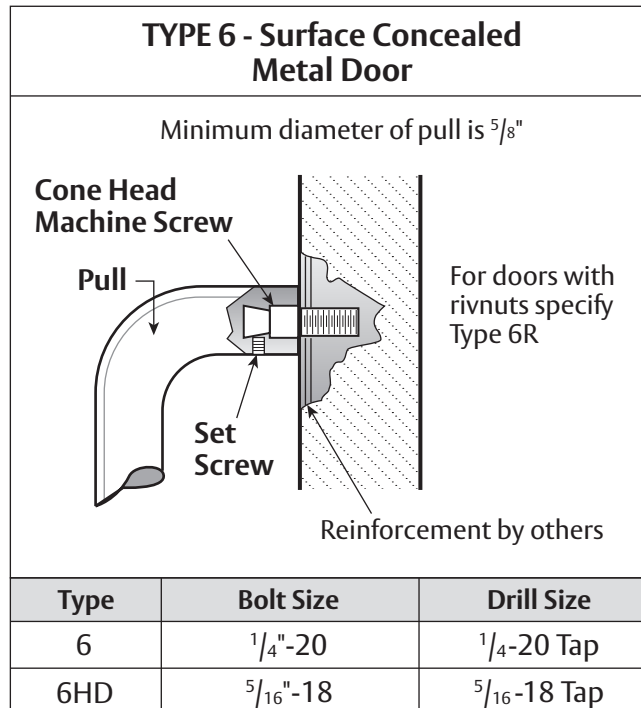

Architectural Door Accessories

Rockwood Mounting Detail - Surface Concealed (Metal)

The global leader in
door opening solutions

For Installation Assistance, Call Rockwood Products at 800-458-2424 • www.rockwoodmfg.com

Note: Y base plates are recommended on wood or glass doors to make a stable and durable mounting.

Note: Heavy Duty (HD) mounting features hex drive for positive tightening and large overall size for superior strength. Recommended for high frequency and rough service openings.