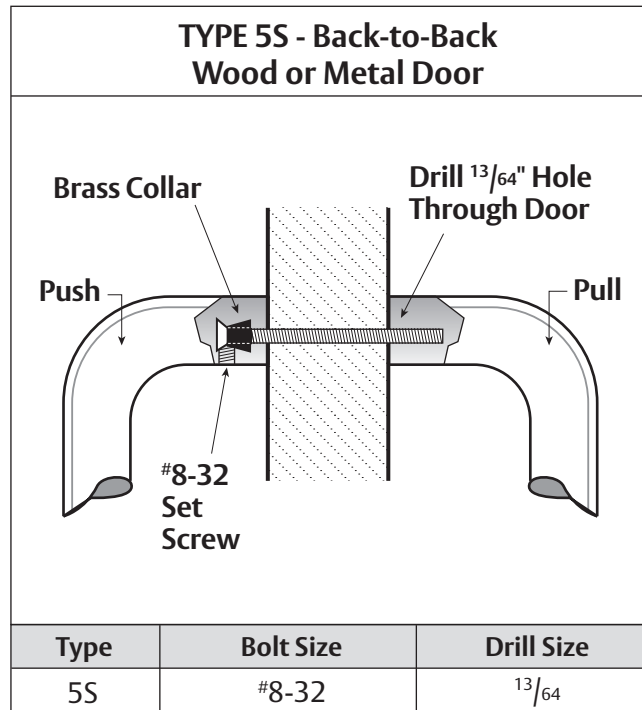

Architectural Door Accessories

ASSA ABLOY

Rockwood Mounting Detail - Back-to-Back (Wood or Metal)

The global leader in
door opening solutions

For Installation Assistance, Call Rockwood Products at 800-458-2424 • www.rockwoodmfg.com

Note: This mounting should only be used on pulls with mounting points that are 1/2" in diameter.

NOT TO SCALE

300 Main Street
Rockwood, Pennsylvania 15557
P: 800.458.2424 | F: 800.922.9212
www.rockwoodmfg.com | orders.rockwood@assaabloy.com