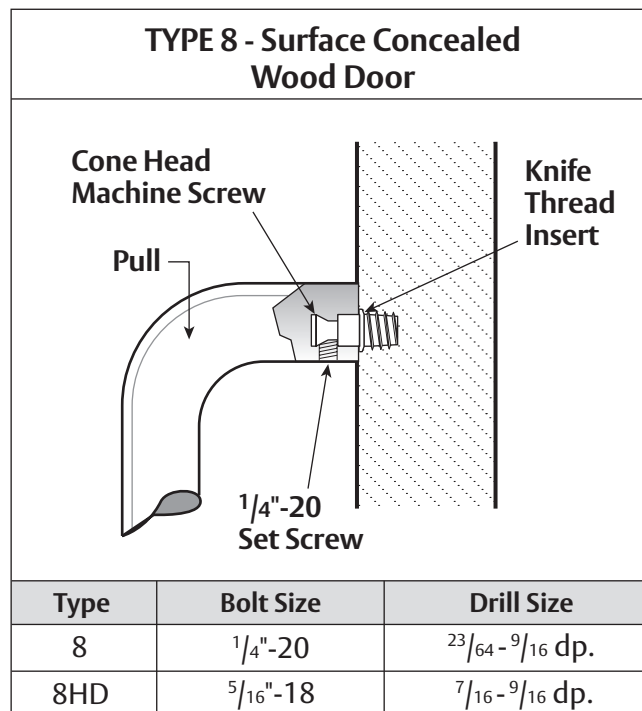

Architectural Door Accessories

ASSA ABLOY

Rockwood Mounting Detail - Surface Concealed (Wood)

The global leader in
door opening solutions

For Installation Assistance, Call Rockwood Products at 800-458-2424 • www.rockwoodmfg.com

Note: Y base plates are recommended on wood or glass doors to make a stable and durable mounting.

Note: Heavy Duty (HD) mounting features hex drive for positive tightening and large overall size for superior strength. Recommended for high frequency and rough service openings.