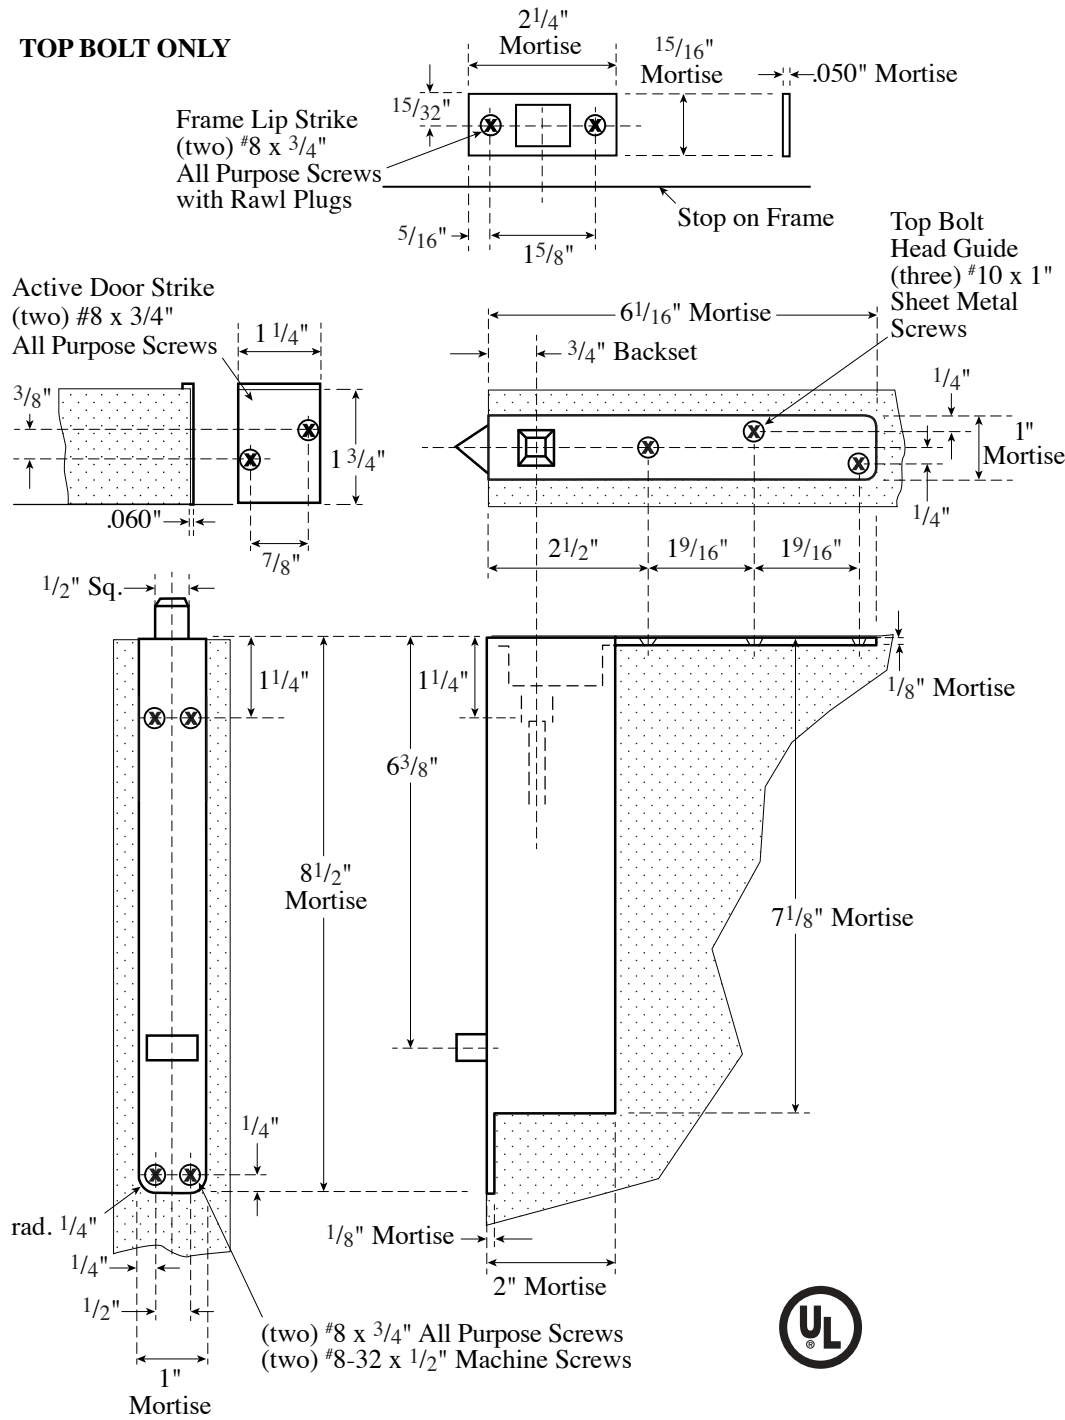

## Rockwood 2940 Automatic Flush Bolt

The global leader in  
door opening solutions

NOT TO SCALE

### TOP BOLT ONLY

## Template T-2940

**Effective date:** January 1, 2017  
**Supersedes:** All Previous

NOTE: ASSA ABLOY reserves the right to make product changes and is not responsible for obsolete template errors. To ensure your template is current, please visit our website at [www.rockwoodmfg.com](http://www.rockwoodmfg.com) or call us at 800-458-2424